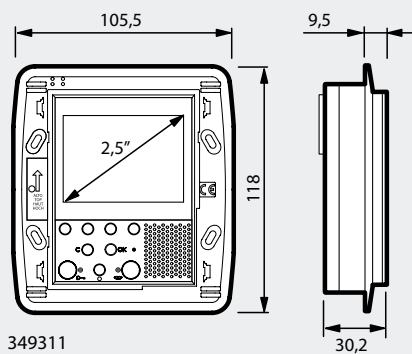

Dane wymiarowe

AXOLUTE VIDEO DISPLAY

POLYX VIDEO DISPLAY

AXOLUTE VIDEO STATION NIGHTER I WHICE