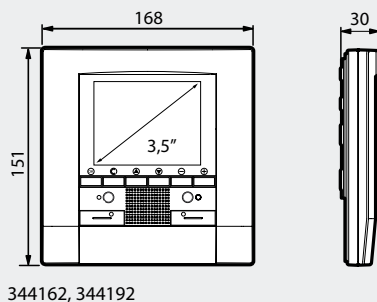

Dane wymiarowe

AXOLUTE VIDEO DISPLAY

POLYX VIDEO DISPLAY

AXOLUTE VIDEO STATION NIGHTER I WHICE